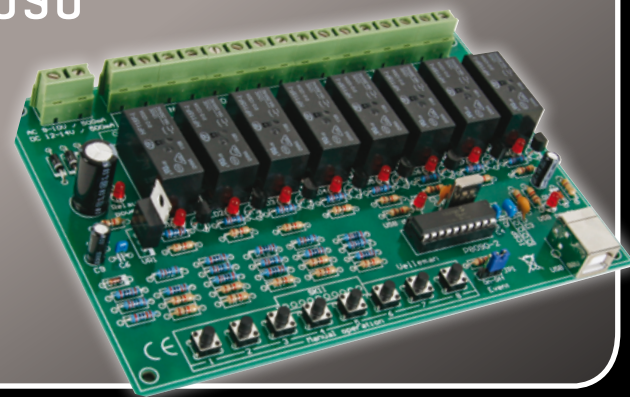

8-CHANNEL USB RELAY CARD

UM8090
MODULE

K8090
KIT