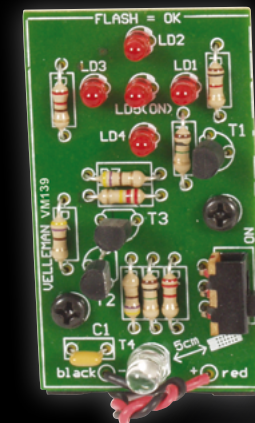

15-CHANNEL IR RECEIVER

UM122
MODULE

K8050
KIT

EXTENDED USB INTERFACE BOARD

UM140
MODULE

K8061
KIT

8-CHANNEL USB RELAY CARD

UM8090
MODULE

K8090
KIT

IR REMOTE CHECKER MODULE

UM139
MODULE

MK137
MINIKIT

VIDEO SIGNAL CLEANER

UM106* | K8036
MODULE | KIT

* ENCLOSURE INCLUDED

Amplifiers