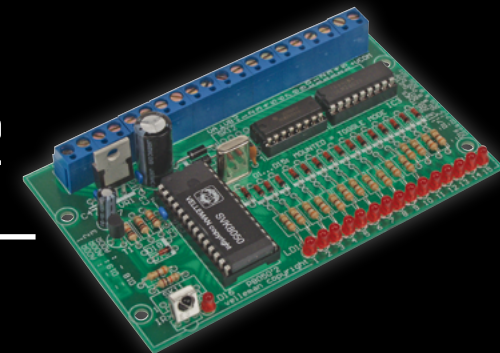

15-CHANNEL IR RECEIVER

UM122
MODULE

K8050
KIT