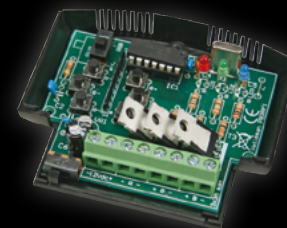

RGB LED STRIP EFFECT GENERATOR