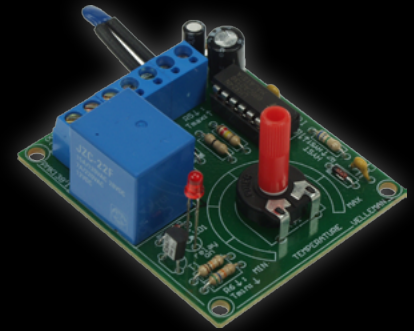

DIMMER MODULE FOR ELECTRONIC TRANSFORMER

UM131*
MODULE

K8068
KIT

* ENCLOSURE INCLUDED

UNIVERSAL TEMPERATURE SENSOR

UM132
MODULE

K8067
KIT

10-CHANNEL 12VDC LIGHT EFFECT GENERATOR

UM120
MODULE

K8044
KIT

RGB LED STRIP EFFECT GENERATOR

UM146
MODULE

K8088
KIT

ENCLOSURE INCLUDED

INTERVAL TIMER MODULE

UM136
MODULE

MK111
MINIKIT

THERMOSTAT MODULE 5 · 30°C · 41 · 86°F

UM137
MODULE

MK138
MINIKIT

POCKET AUDIO GENERATOR

UM156
MODULE

K8065
KIT

ENCLOSURE INCLUDED

TELEPHONE RING DETECTOR WITH RELAY OUTPUT

UM144
MODULE

K8086
KIT

ENCLOSURE INCLUDED

PROXIMITY CARD READER

UM179
MODULE

MK179
MINIKIT

LOW VOLTAGE LED LIGHT ORGAN