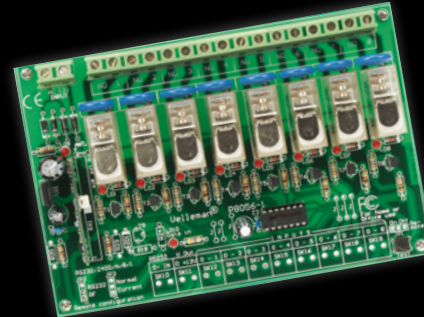

USB CONTROLLED DMX INTERFACE

UM116
MODULE

K8062
KIT

ENCLOSURE INCLUDED

USB INTERFACE CARD

UM110N
MODULE

K8055N
KIT

8-CHANNEL RF REMOTE CONTROL SET

UM118
MODULE

K8056
KIT

8-CHANNEL RF REMOTE TRANSMITTER

UM118R
MODULE

K8058
KIT

* ENCLOSURE INCLUDED

PIC™ PROGRAMMER BOARD INTERFACE

UM134
MODULE