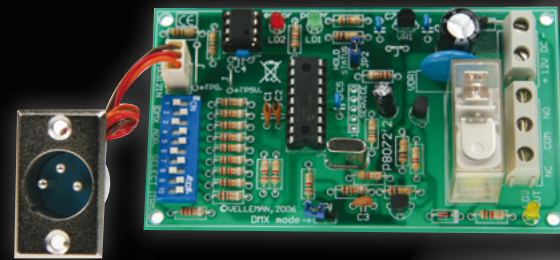

USB CONTROLLED DMX INTERFACE

UM116
MODULE

K8062
KIT

ENCLOSURE INCLUDED

USB INTERFACE CARD

UM110N
MODULE

K8055N
KIT

8-CHANNEL RF REMOTE CONTROL SET

UM118
MODULE

K8056
KIT

8-CHANNEL RF REMOTE TRANSMITTER

UM118R
MODULE

K8058
KIT

* ENCLOSURE INCLUDED

PIC™ PROGRAMMER BOARD INTERFACE

UM134
MODULE

K8076
KIT

DMX-CONTROLLED RELAY

UM138
MODULE

K8072
KIT

15-CHANNEL IR TRANSMITTER

UM121
MODULE

K8049
KIT

* ENCLOSURE INCLUDED