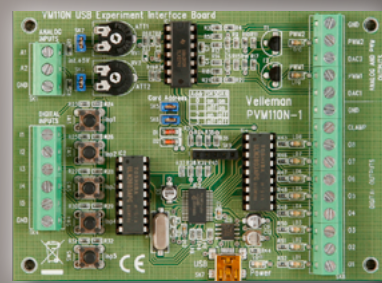

USB CONTROLLED DMX INTERFACE

UM116
MODULE

K8062
KIT

ENCLOSURE INCLUDED

USB INTERFACE CARD

UM110N
MODULE

K8055N
KIT

8-CHANNEL RF REMOTE CONTROL SET

UM118
MODULE

K8056
KIT

8-CHANNEL RF REMOTE TRANSMITTER

UM118R
MODULE

K8058
KIT

* ENCLOSURE INCLUDED

PIC™ PROGRAMMER BOARD INTERFACE

UM134
MODULE