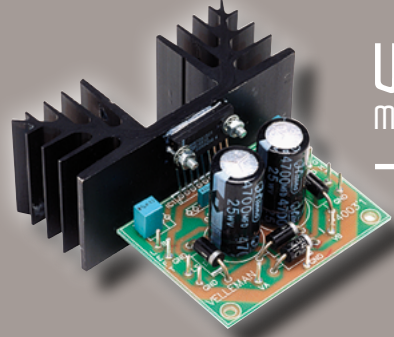

KITS THAT ARE
ALSO AVAILABLE
ASSEMBLED AND
TESTED.

velleman®
projects

STEREO AMPLIFIER MODULE 2 X 30W

UM113
MODULE

K4003
KIT

7W MONO AUDIO AMPLIFIER MODULE

UM114
MODULE

K4001
KIT

DIMMER MODULE FOR ELECTRONIC TRANSFORMER

UM131*
MODULE

K8068
KIT

* ENCLOSURE INCLUDED

UNIVERSAL TEMPERATURE SENSOR

UM132
MODULE

K8067
KIT

10-CHANNEL 12VDC LIGHT EFFECT GENERATOR

UM120
MODULE

K8044
KIT

RGB LED STRIP EFFECT GENERATOR

UM146
MODULE

K8088
KIT

ENCLOSURE INCLUDED

INTERVAL TIMER MODULE

UM136
MODULE

MK111
MINIKIT

THERMOSTAT MODULE 5 · 30°C · 41 · 86°F

UM137
MODULE

MK138
MINIKIT

POCKET AUDIO GENERATOR

UM156
MODULE

K8065
KIT

ENCLOSURE INCLUDED