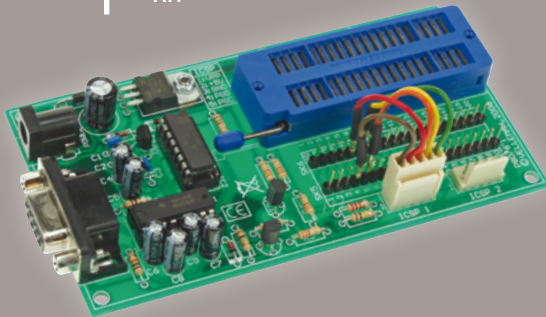

PIC™ PROGRAMMER BOARD INTERFACE

UM134
MODULE

K8076
KIT