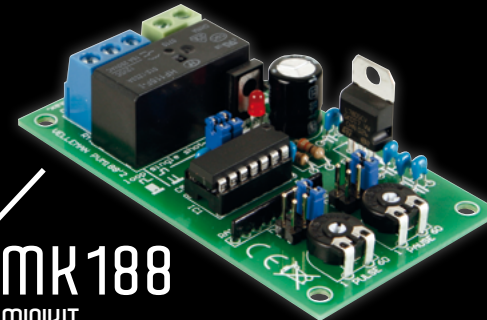

TELEPHONE RING DETECTOR WITH RELAY OUTPUT

UM144
MODULE

K8086
KIT

ENCLOSURE INCLUDED

PROXIMITY CARD READER

UM179
MODULE

MK179
MINIKIT

LOW VOLTAGE LED LIGHT ORGAN

UM186
MODULE

MK186
MINIKIT

LOW VOLTAGE LED DIMMER

UM187
MODULE

MK187
MINIKIT

1S - 60U PULS/PAUZE-TIMER

UM188
MODULE

MK188
MINIKIT

USB CONTROLLED DMX INTERFACE

UM116
MODULE

K8062
KIT

ENCLOSURE INCLUDED

USB INTERFACE CARD

UM110N
MODULE

K8055N
KIT

8-CHANNEL RF REMOTE CONTROL SET