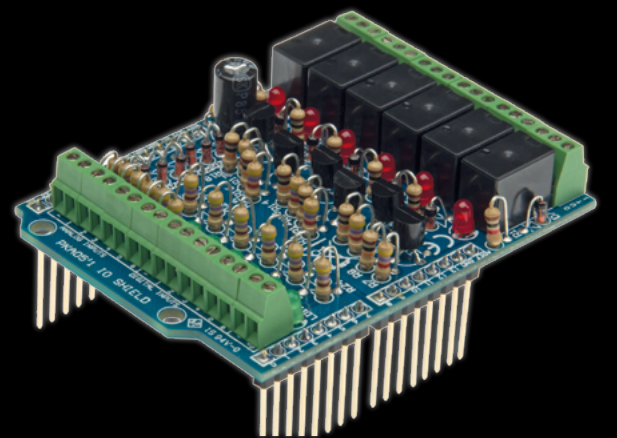

RGB SHIELD FOR ARDUINO®

UMA01 | KA01
MODULE | KIT

AUDIO SHIELD FOR ARDUINO®

UMA02 | KA02
MODULE | KIT

ASSEMBLED MOTOR SHIELD FOR ARDUINO®

UMA03 | KA03
MODULE | KIT

ASSEMBLED ETHERNET SHIELD FOR ARDUINO®

UMA04 | KA04
MODULE | KIT

ASSEMBLED I/O-SHIELD FOR ARDUINO®

UMA05 | KA05
MODULE | KIT

LEGEN HEIRWEG 33
B-9890 GAUERE
BELGIUM (EUROPE)

KITS THAT ARE ALSO
AVAILABLE ASSEMBLED
AND TESTED.