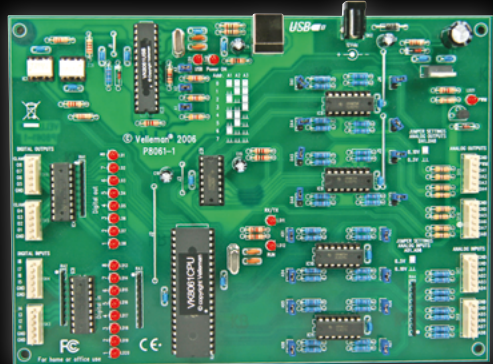

EXTENDED USB INTERFACE BOARD

UM140
MODULE

K8061
KIT