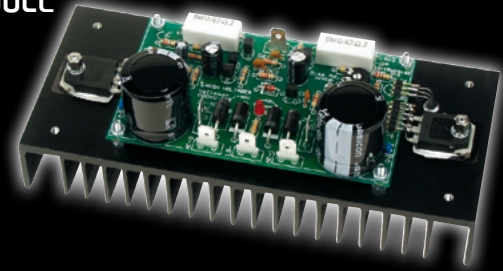

Amplifiers

200W POWER AMPLIFIER MODULE

UM100 / K8060
MODULE / KIT