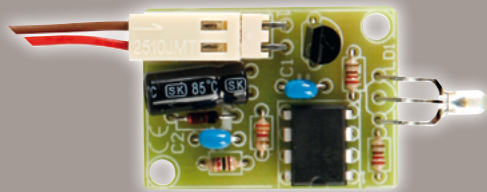

12V CAR BATTERY MONITOR