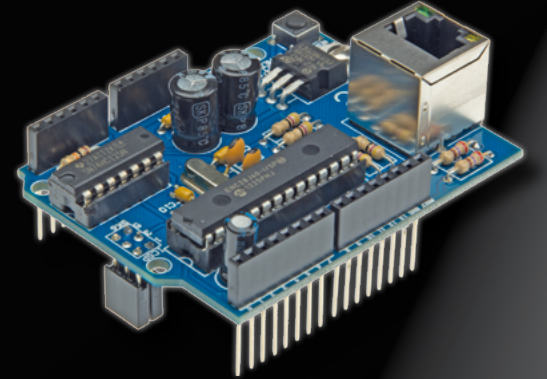

RGB SHIELD FOR ARDUINO®

UMA01 | KA01
MODULE | KIT

AUDIO SHIELD FOR ARDUINO®

UMA02 | KA02
MODULE | KIT

ASSEMBLED MOTOR SHIELD FOR ARDUINO®

UMA03 | KA03
MODULE | KIT

ASSEMBLED ETHERNET SHIELD FOR ARDUINO®

UMA04 | KA04
MODULE | KIT

ASSEMBLED I/O-SHIELD FOR ARDUINO®

UMA05 | KA05
MODULE | KIT

LEGEN HEIRWEG 33
B-9890 GAUERE
BELGIUM (EUROPE)

KITS THAT ARE ALSO
AVAILABLE ASSEMBLED
AND TESTED.