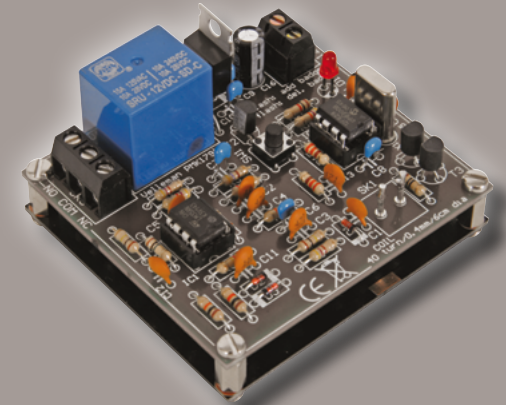

MK111
MINIKIT

THERMOSTAT MODULE 5 · 30°C · 41 · 86°F

UM137
MODULE

MK138
MINIKIT

POCKET AUDIO GENERATOR

UM156
MODULE

K8065
KIT

ENCLOSURE INCLUDED

TELEPHONE RING DETECTOR WITH RELAY OUTPUT

UM144
MODULE

K8086
KIT

ENCLOSURE INCLUDED

PROXIMITY CARD READER

UM179
MODULE

MK179
MINIKIT

LOW VOLTAGE LED LIGHT ORGAN

UM186
MODULE

MK186
MINIKIT

LOW VOLTAGE LED DIMMER

UM187
MODULE

MK187
MINIKIT

1S - 60U PULS/PAUZE-TIMER

UM188
MODULE

MK188
MINIKIT