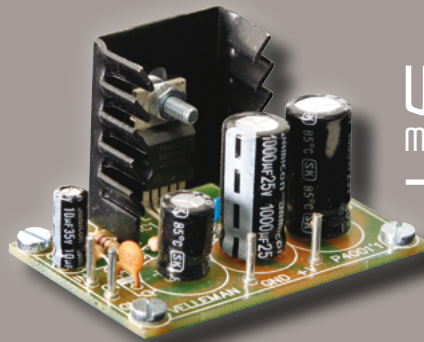

KITS THAT ARE
ALSO AVAILABLE
ASSEMBLED AND
TESTED.

velleman®
projects

STEREO AMPLIFIER MODULE 2 X 30W

UM113
MODULE

K4003
KIT

7W MONO AUDIO AMPLIFIER MODULE

UM114
MODULE

K4001
KIT

DIMMER MODULE FOR ELECTRONIC TRANSFORMER

UM131*
MODULE

K8068
KIT

* ENCLOSURE INCLUDED

UNIVERSAL TEMPERATURE SENSOR

UM132
MODULE

K8067
KIT

10-CHANNEL 12VDC LIGHT EFFECT GENERATOR

MK111
MINIKIT

THERMOSTAT MODULE 5 · 30°C · 41 · 86°F

UM137
MODULE

MK138
MINIKIT

POCKET AUDIO GENERATOR

UM156
MODULE

K8065
KIT

ENCLOSURE INCLUDED